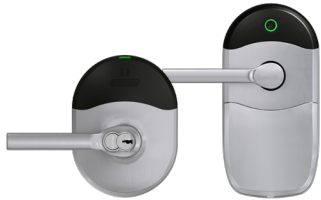

Flexible options to fit your needs

Schlage LE mobile enabled wireless mortise lock¹

- Elegant mortise and mortise deadbolt options
- Ideal for suite entrances, offices, and common areas
- Compatible with Bluetooth® and NFC mobile, smart and proximity credentials¹

Schlage NDE mobile enabled wireless cylindrical lock¹

- Refined design for doors with cylindrical prep
- Ideal for suite entrances, offices, and common areas
- NDEB option includes interior push button with indication for additional functionality
- Compatible with Bluetooth and NFC mobile, smart and proximity credentials¹

Schlage AD-400 wireless lock

- Cylindrical, mortise, mortise deadbolt and exit trim options
- Wireless options for elevator, gate, and handheld use
- Compatible with NFC mobile, smart, proximity and magnetic stripe credentials and PIN codes

Schlage Control™ mobile enabled deadbolt and interconnected lock¹

- Designed specifically for multifamily resident doors
- Interconnected option enables single motion egress
- Compatible with Bluetooth mobile and smart credentials¹

Schlage CTE single door controller with mobile enabled multi-technology reader¹

- Interfaces with an electrified lock, electromagnetic lock, electric strike, automatic operator or exit device to control an opening
- Works with Schlage MTB11 or MTB15 multi-technology readers (included)
- Compatible with Bluetooth mobile, smart and proximity credentials¹

Von Duprin Remote Undogging/Remote Monitoring (RU/RM) kit