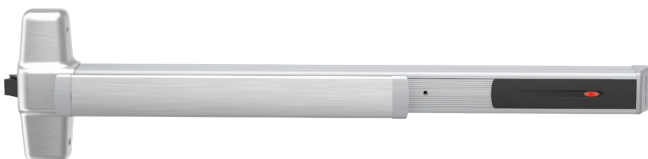

## Schlage NDE mobile enabled wireless cylindrical lock<sup>1</sup>

- Refined design for doors with cylindrical prep
- Ideal for suite entrances, offices, and common areas
- NDEB option includes interior push button with indication for additional functionality
- Compatible with Bluetooth and NFC mobile, smart and proximity credentials<sup>1</sup>

## Schlage AD-400 wireless lock

- Cylindrical, mortise, mortise deadbolt and exit trim options
- Wireless options for elevator, gate, and handheld use
- Compatible with NFC mobile, smart, proximity and magnetic stripe credentials and PIN codes

## Schlage Control™ mobile enabled deadbolt and interconnected lock<sup>1</sup>

- Designed specifically for multifamily resident doors
- Interconnected option enables single motion egress
- Compatible with Bluetooth mobile and smart credentials<sup>1</sup>

## Schlage CTE single door controller with mobile enabled multi-technology reader<sup>1</sup>

- Interfaces with an electrified lock, electromagnetic lock, electric strike, automatic operator or exit device to control an opening
- Works with Schlage MTB11 or MTB15 multi-technology readers (included)
- Compatible with Bluetooth mobile, smart and proximity credentials<sup>1</sup>