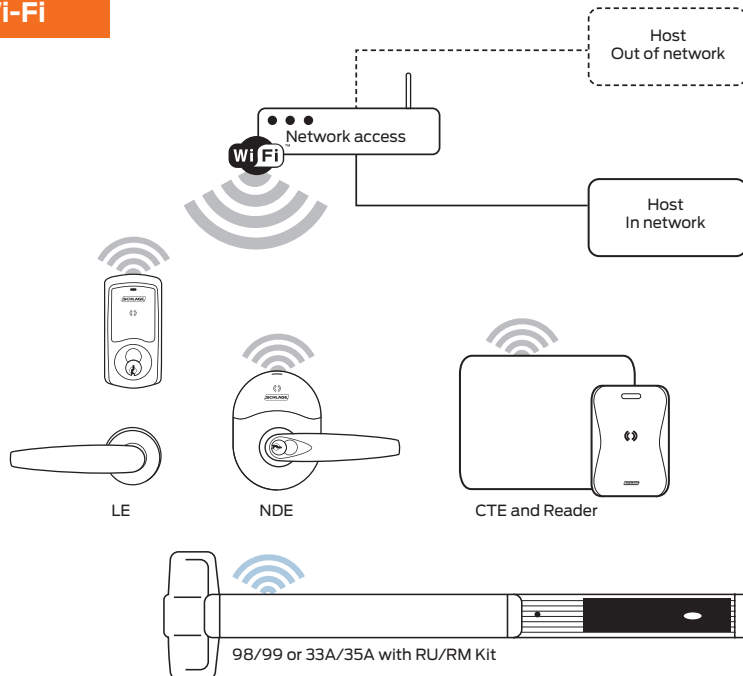

Offline solutions that are easy to manage

Using a Wi-Fi® based network, the benefits of electronic access control can be gained with limited investment and expanded to a real-time network later if desired.

Wi-Fi

Connect to the access control system over the IT network and gain many benefits of electronic access control without the cost of a full, real-time network.

- Manage user access from anywhere
- Daily automated updates
- Real-time communication alerts for forced door, tamper, and low battery
- Configuration via mobile device

Compatible hardware¹

- Schlage NDE and LE locks
- Schlage CTE wireless single door controller with compatible reader
- Von Duprin exit devices with Remote Undocking/Remote Monitoring kit

You can easily enroll and configure smart credentials to carry updates to the device.