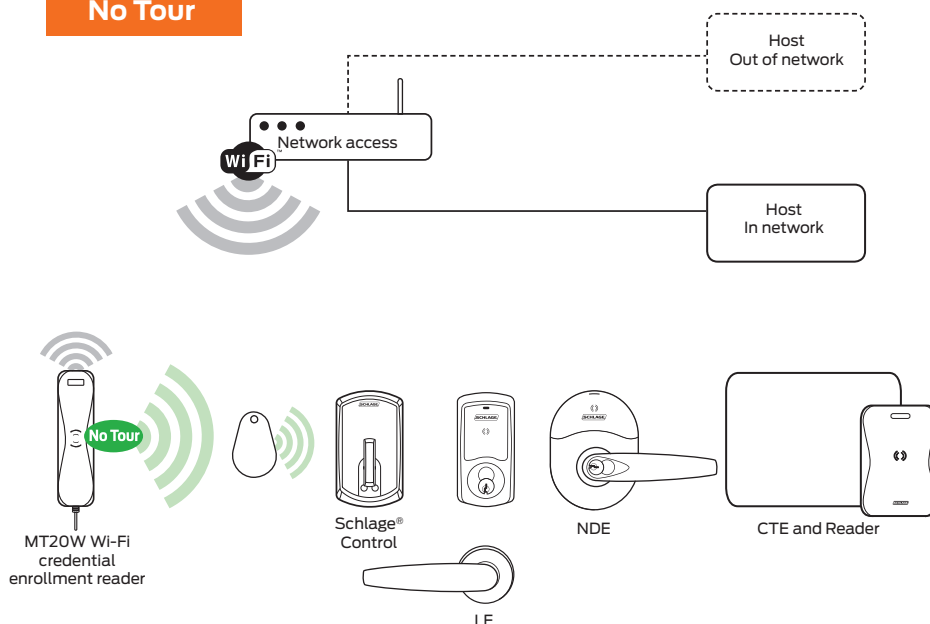

No Tour

Credentials provide updates to the device and initiate access rights without touring the lock. The Schlage enrollment reader, a Wi-Fi® network and a PACS web or mobile app is all that is needed. Mobile app can obtain audit events at the device as needed.

Compatible hardware¹

- Schlage NDE, LE and Control™ locks and deadbolts
- Schlage CTE wireless single door controller with compatible reader
- Schlage MT20W enrollment reader and Schlage Smart credentials with minimum memory size of 8k bit/1K byte

¹ Dependent on access control provider integration.