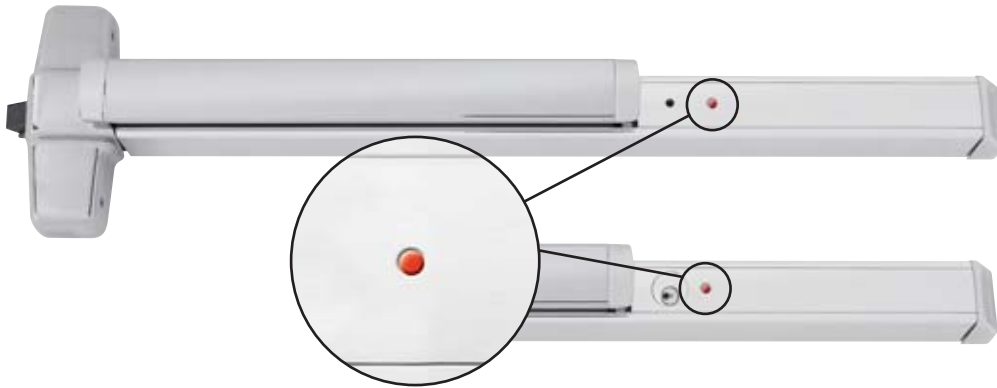

VON DUPRIN®

98/99™

Dogging Indicator – DI

Security Solutions that are visibly better

Peace of mind knowing your door wasn't left dogged...

Knowing whether an exit device has been dogged is the first step in building security. Without a centralized monitoring system, every door should be physically checked. The Von Duprin Dogging Indicator is simple, easy, and cost effective way to determine the exit device's status. The dogging indicator light can be seen from over 75' away and requires no external power source for its operation. This provides a quick visual indication of the device's dogging status, for a whole lot less than an expensive centralized monitoring system.

Protect your building's security and insure your peace of mind by adding the Von Duprin Dogging Indicator to your exit device openings. Von Duprin...a visibly better idea.

VON DUPRIN® *Dogging Indicator – DI*

Simple, effective and cost efficient indication of your exit device status.

Von Duprin now has the industry's first solution to monitoring your exit device's dogging status without the use of a centralized control panel. The Von Duprin Dogging Indicator provides a quick and easy monitoring of your exit device's dogging status delivering piece of mind that devices are in the desired state.

Features

- Red indicator light every 5 seconds, visible from over 75 feet away.
- Available in a Hex or Cylinder Dogging format.
- Designed for battery life over one year.
- Available as a factory option or field retrofit kit.
- Designed for device with mechanical dogging built after 1997.