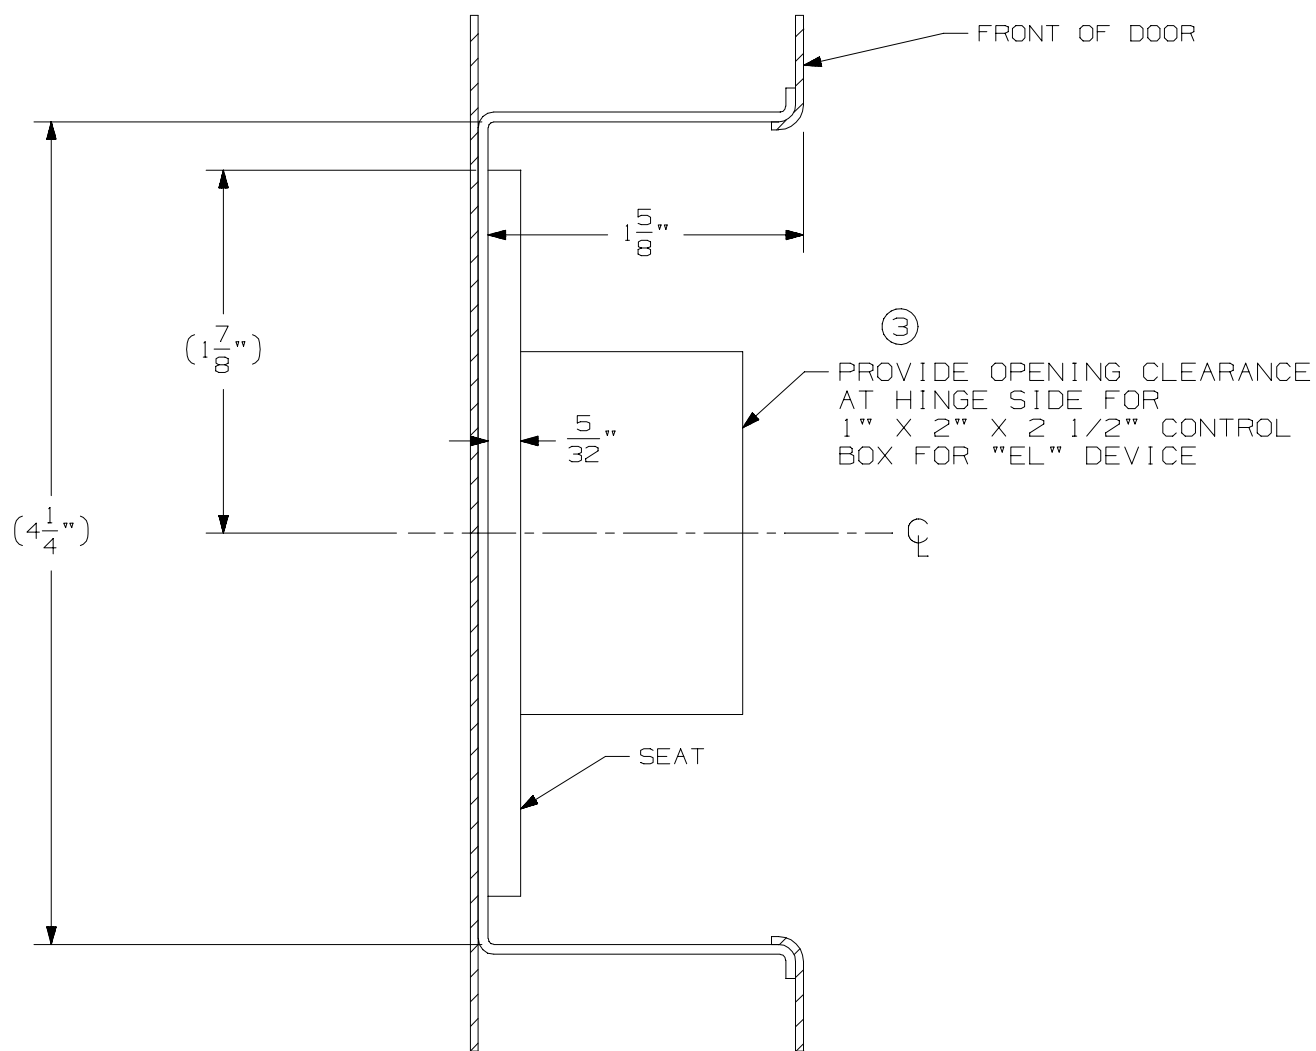

94/9547/47-F-LBR  
 CONCEALED VERTICAL ROD DEVICE ON  
 2'10" UP TO 4'0" WIDE DOOR

NOTE: FOR A DOOR SMALLER THAN 2'10" SEE #10326

TEMPLATE NUMBER: 10325\_3SHT 1

DATE: 07-30-02

94/9547/47-F-LBR  
 CONCEALED VERTICAL ROD DEVICE ON  
 2'10" UP TO 4'0" WIDE DOOR

NOTE: FOR A DOOR SMALLER THAN 2'10" SEE #10326

TEMPLATE NUMBER: 10325\_3SHT2

DATE: 07-30-02