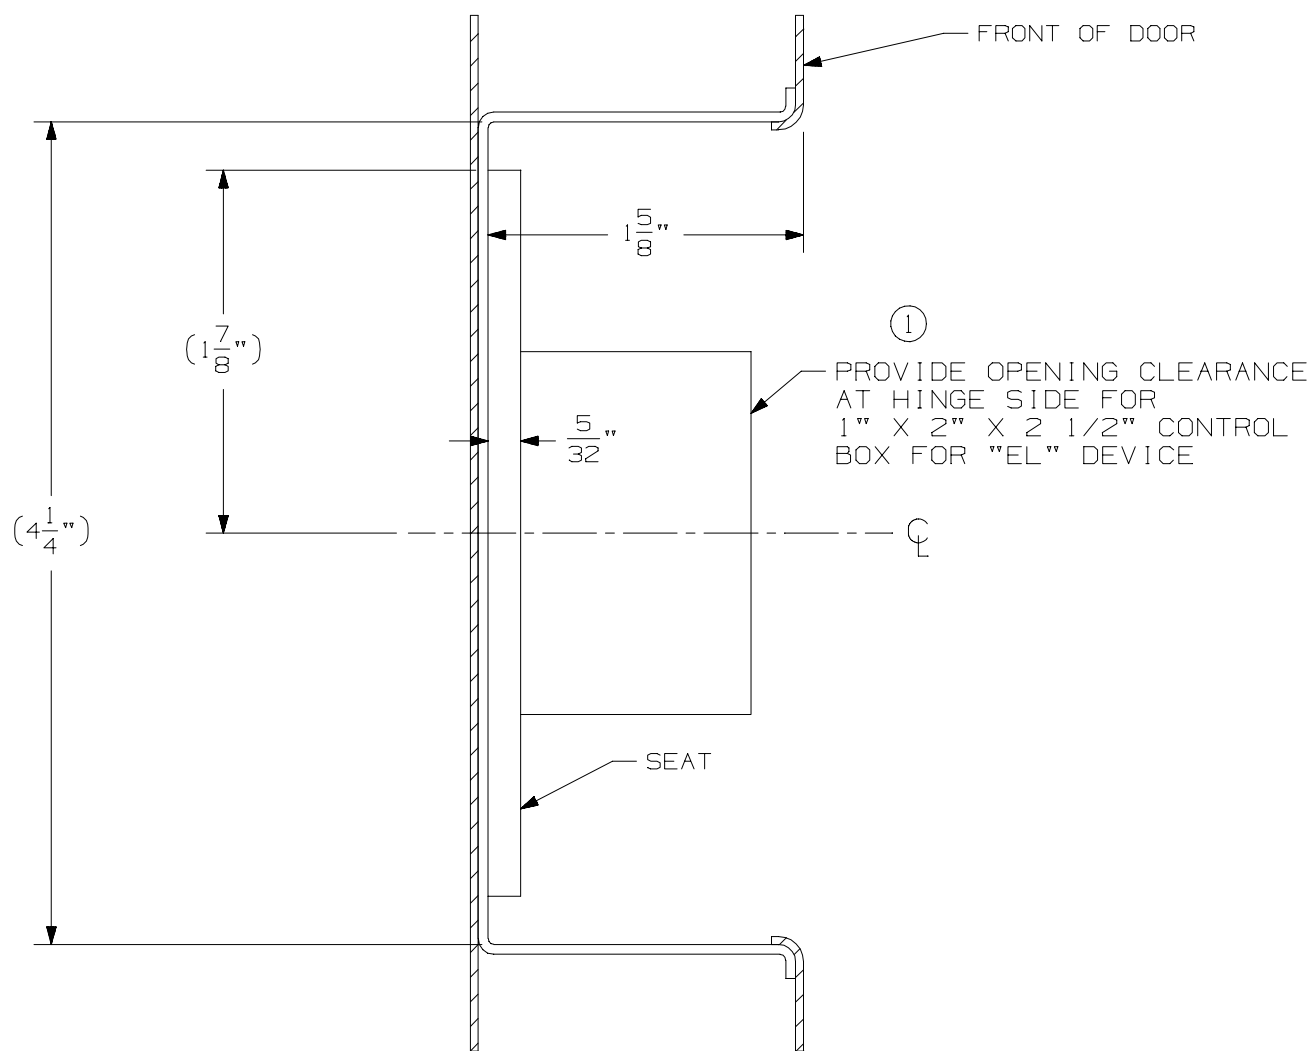

94/9547/47-F-LBR CONCEALED VERTICAL ROD DEVICE ON 2'6\"/>

NOTE: FOR A DOOR 2'10\"/>

TEMPLATE NUMBER: 10326_1SHT 1

DATE: 07-30-02

94/9547/47-F-LBR CONCEALED
 VERTICAL ROD DEVICE ON
 2'6" UP TO 2'10" WIDE DOOR

NOTE: FOR A DOOR 2'10" AND LARGER SEE #10325

TEMPLATE NUMBER: 10326_1SHT2

DATE: 07-30-02