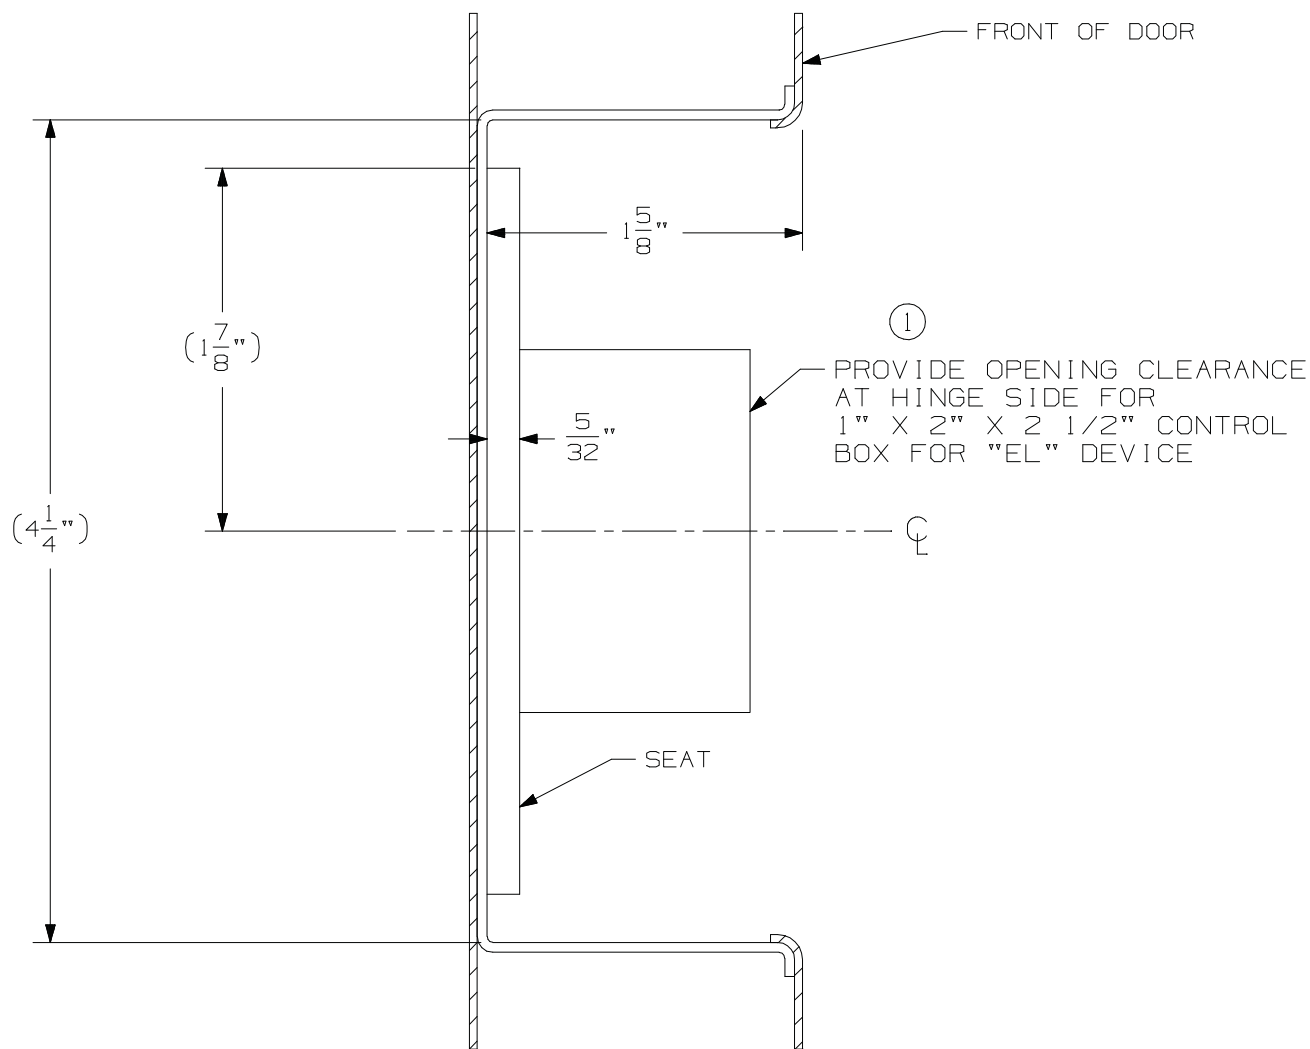

94/9547/47-F-LBR CONCEALED
 VERTICAL ROD DEVICE ON
 (B) 2'6" UP TO 2'9 3/4" WIDE DOORS

NOTE: FOR A DOOR 2'10" AND LARGER SEE #10325

TEMPLATE NUMBER: 10326_B SHT1

DATE: 01-14-10

94/9547/47-F-LBR CONCEALED
 VERTICAL ROD DEVICE ON
 Ⓑ 2'6" UP TO 2'9 3/4" WIDE DOORS

NOTE: FOR A DOOR 2'10" AND LARGER SEE #10325

TEMPLATE NUMBER: 10326_B SHT2

DATE: 01-14-10