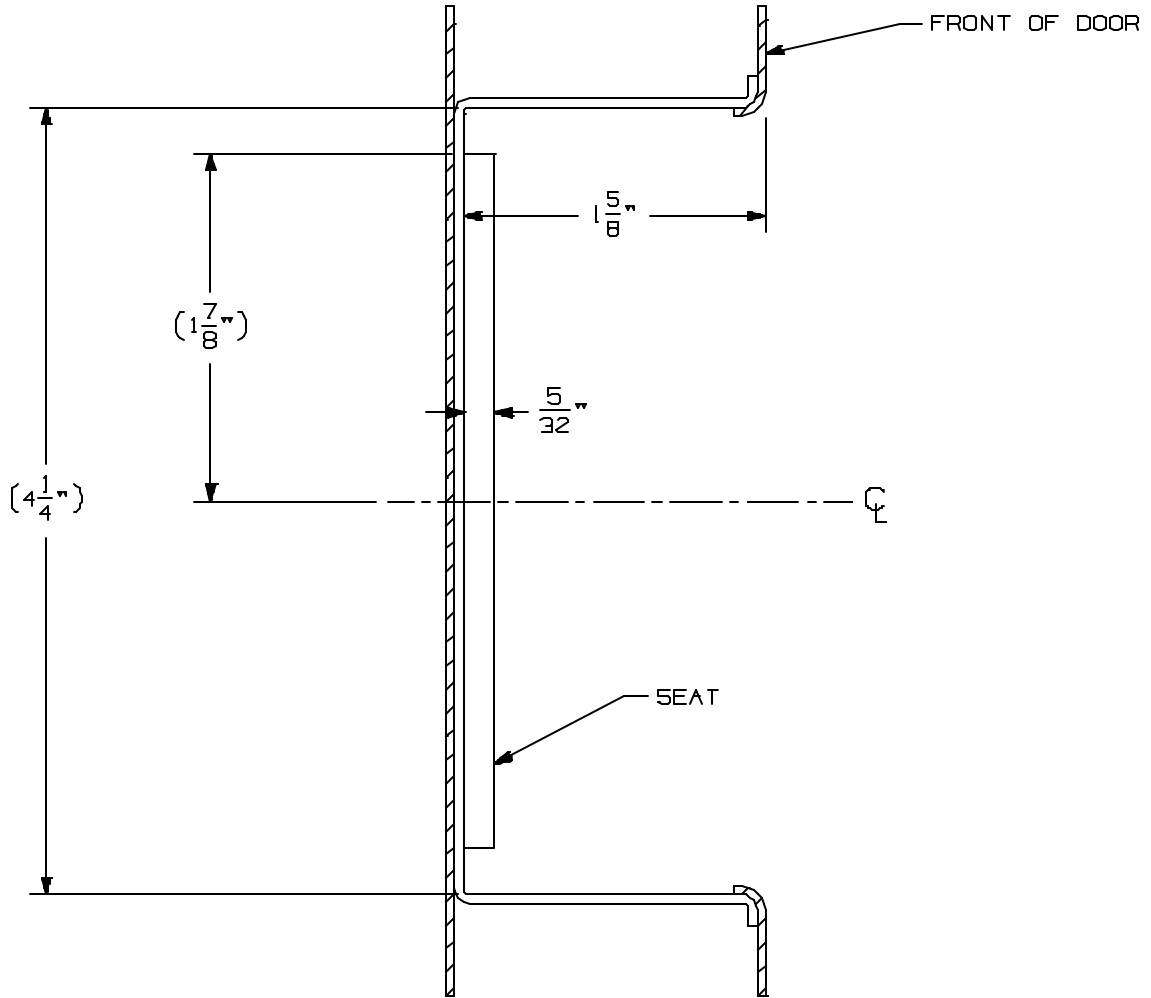

94/9575, 94/9575-F MORTISE DEVICE ON 2'10" UP TO 4'0" WIDE DOOR
 NOTE: FOR A DOOR SMALLER THAN 2'10" SEE #10374

NOTE: SEE MASTER SHEET NO. 10001 FOR SUGGESTED REINFORCING

TEMPLATE NUMBER: 10372_OSHT 1

DATE: 03-15-01

94/9575, 94/9575-F MORTISE DEVICE
ON 2'10" UP TO 4'0" WIDE DOOR

NOTE: FOR A DOOR SMALLER THAN 2'10" SEE #10374

TEMPLATE NUMBER: 10372_OSHT2

DATE: 03-15-01