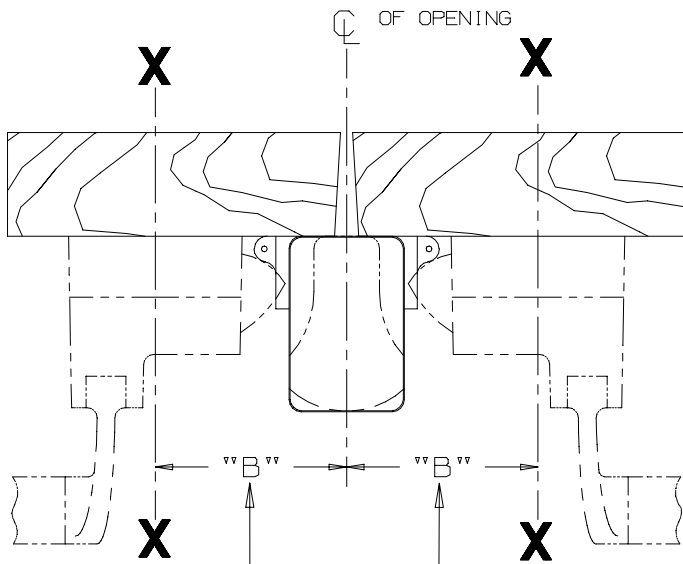

SINGLE DOOR INSTALLATION		
STRIKE	DIMENSION "B"	MIN. STILE
299	2 1/2"	4 3/8"
264	2 1/4"	4 1/8"
1606	2 1/16"	3 15/16"

DOUBLE DOOR INSTALLATION WITH VON DUPRIN MULLIONS			
MULLION	STRIKE	DIMENSION "B"	MIN. STILE
① 5654	299	3 1/16"	4 1/4"
① 5654	264	2 13/16"	4"
4954	299	3 1/2"	4 11/16"
4954	264	3 1/4"	4 7/16"
1654	1606	3 1/16"	4 1/4"

FOR OUTSIDE TRIM PREPARATION, WHEN REQUIRED, SEE ADDITIONAL TRIM TEMPLATE.

SINGLE DOOR OPENING
39 13/16" TO FINISHED FLOOR

DOUBLE DOOR OPENING
WITH VON DUPRIN MULLION
39 11/16" TO FINISHED FLOOR

CROSSBAR 36 13/16" FROM FINISHED FLOOR

LHR SHOWN
RHR OPPOSITE

NOTE: MOUNTING HOLES TO BE PREPARED AT INSTALLATION ON DOOR.

88NL SERIES RIM DEVICE (WOOD DOOR)

①

NOTE:

TEMPLATE NUMBER:

W10156_1

DATE: