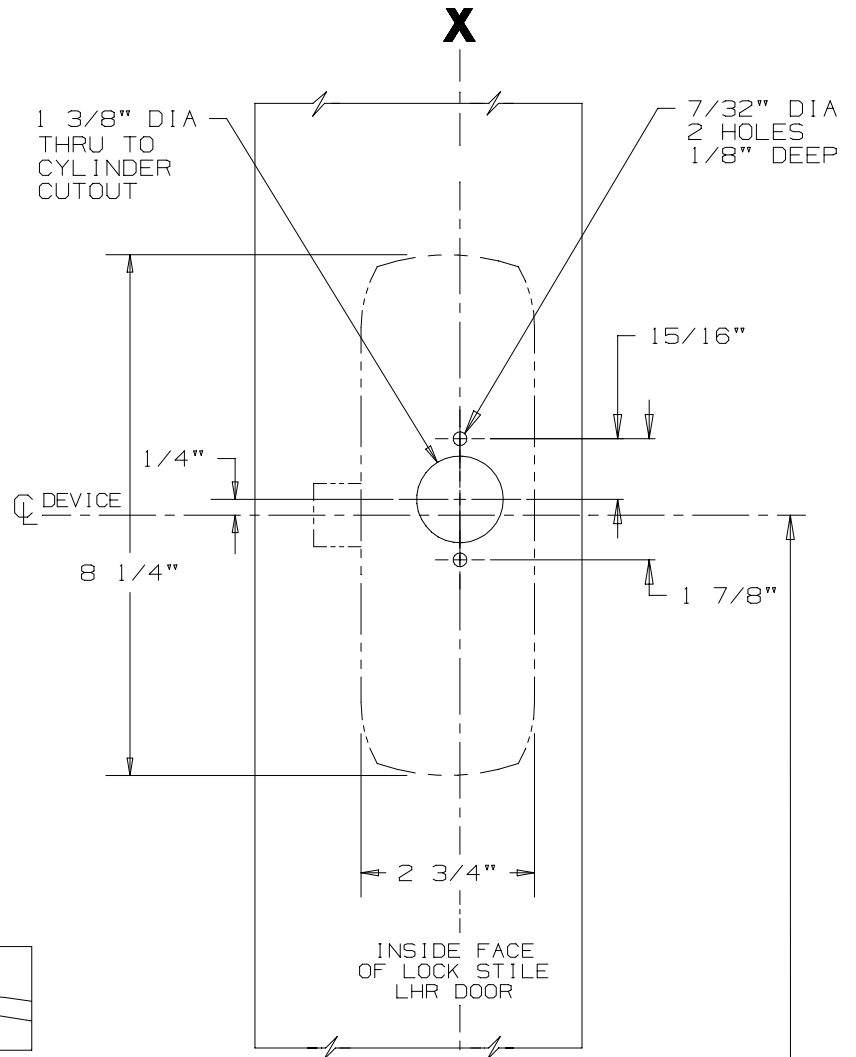

SINGLE DOOR INSTALLATION		
STRIKE	DIMENSION "B"	MIN. STILE
299	2 1/2"	4 3/8"
264	2 1/4"	4 1/8"
1606	2 1/16"	3 15/16"

DOUBLE DOOR INSTALLATION WITH VON DUPRIN MULLIONS			
MULLION	STRIKE	DIMENSION "B"	MIN. STILE
① 5654	299	3 1/16"	4 1/4"
① 5654	264	2 13/16"	4"
4954	299	3 1/2"	4 11/16"
4954	264	3 1/4"	4 7/16"
1654	1606	3 1/16"	4 1/4"

FOR OUTSIDE TRIM PREPARATION, WHEN REQUIRED, SEE ADDITIONAL TRIM TEMPLATE.

SINGLE DOOR OPENING
39 13/16" TO FINISHED FLOOR

DOUBLE DOOR OPENING
WITH VON DUPRIN MULLION
39 11/16" TO FINISHED FLOOR

CROSSBAR 36 13/16" FROM FINISHED FLOOR

LHR SHOWN
RHR OPPOSITE

NOTE: MOUNTING HOLES TO BE PREPARED AT INSTALLATION ON DOOR.

88NL SERIES RIM DEVICE (WOOD DOOR)

①

NOTE:

TEMPLATE NUMBER:

W10156_1

DATE: