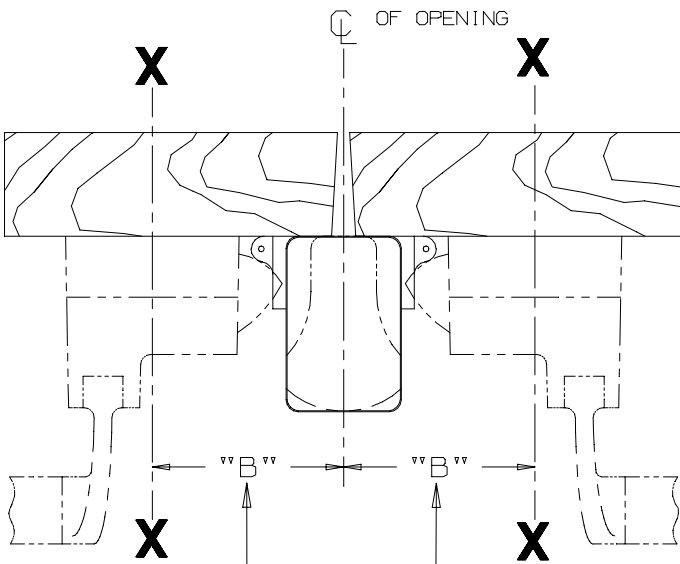

SINGLE DOOR INSTALLATION		
STRIKE	DIMENSION "B"	MIN. STILE
299	2 1/2"	4 3/8"
264	2 1/4"	4 1/8"
1606	2 1/16"	3 15/16"

DOUBLE DOOR INSTALLATION WITH VON DUPRIN MULLIONS			
MULLION	STRIKE	DIMENSION "B"	MIN. STILE
① 5654	299	3 1/16"	4 1/4"
① 5654	264	2 13/16"	4"
4954	299	3 1/2"	4 11/16"
4954	264	3 1/4"	4 7/16"
1654	1606	3 1/16"	4 1/4"

FOR OUTSIDE TRIM PREPARATION, WHEN REQUIRED, SEE ADDITIONAL TRIM TEMPLATE.

SINGLE DOOR OPENING
39 13/16" TO FINISHED FLOOR

DOUBLE DOOR OPENING
WITH VON DUPRIN MULLION
39 11/16" TO FINISHED FLOOR

CROSSBAR 36 13/16" FROM FINISHED FLOOR

LHR SHOWN
RHR OPPOSITE

NOTE: MOUNTING HOLES TO BE PREPARED AT INSTALLATION ON DOOR.

88TP SERIES RIM DEVICE (WOOD DOOR)

NOTE:

TEMPLATE NUMBER:

W10157_1

DATE:

10-20-98