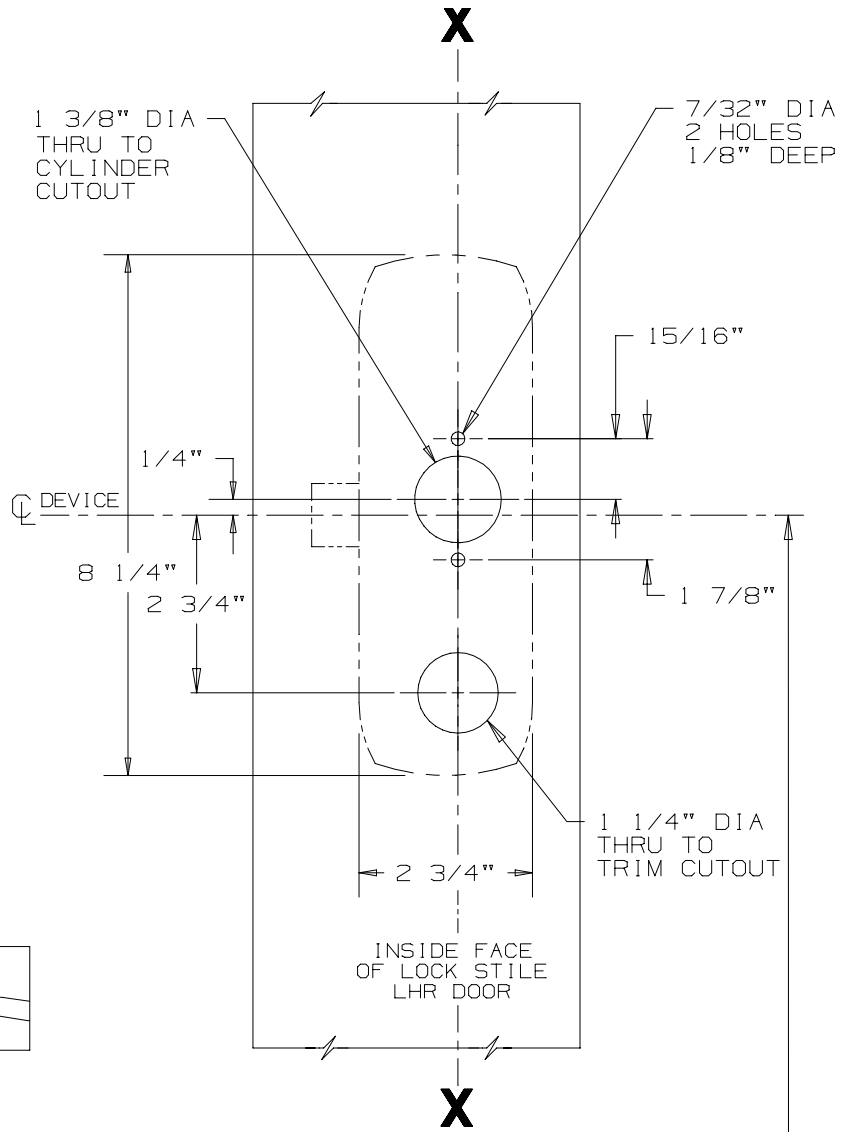

SINGLE DOOR INSTALLATION		
STRIKE	DIMENSION "B"	MIN. STILE
299	2 1/2"	4 3/8"
264	2 1/4"	4 1/8"
1606	2 1/16"	3 15/16"

DOUBLE DOOR INSTALLATION WITH VON DUPRIN MULLIONS			
MULLION	STRIKE	DIMENSION "B"	MIN. STILE
① 5654	299	3 1/16"	4 1/4"
① 5654	264	2 13/16"	4"
4954	299	3 1/2"	4 11/16"
4954	264	3 1/4"	4 7/16"
1654	1606	3 1/16"	4 1/4"

FOR OUTSIDE TRIM PREPARATION, WHEN REQUIRED, SEE ADDITIONAL TRIM TEMPLATE.

SINGLE DOOR OPENING
39 13/16" TO FINISHED FLOOR

DOUBLE DOOR OPENING
WITH VON DUPRIN MULLION
39 11/16" TO FINISHED FLOOR

CROSSBAR 36 13/16" FROM FINISHED FLOOR

LHR SHOWN
RHR OPPOSITE

NOTE: MOUNTING HOLES TO BE PREPARED AT INSTALLATION ON DOOR.

88TP SERIES RIM DEVICE (WOOD DOOR)

NOTE:

TEMPLATE NUMBER:

W10157_1

DATE:

10-20-98