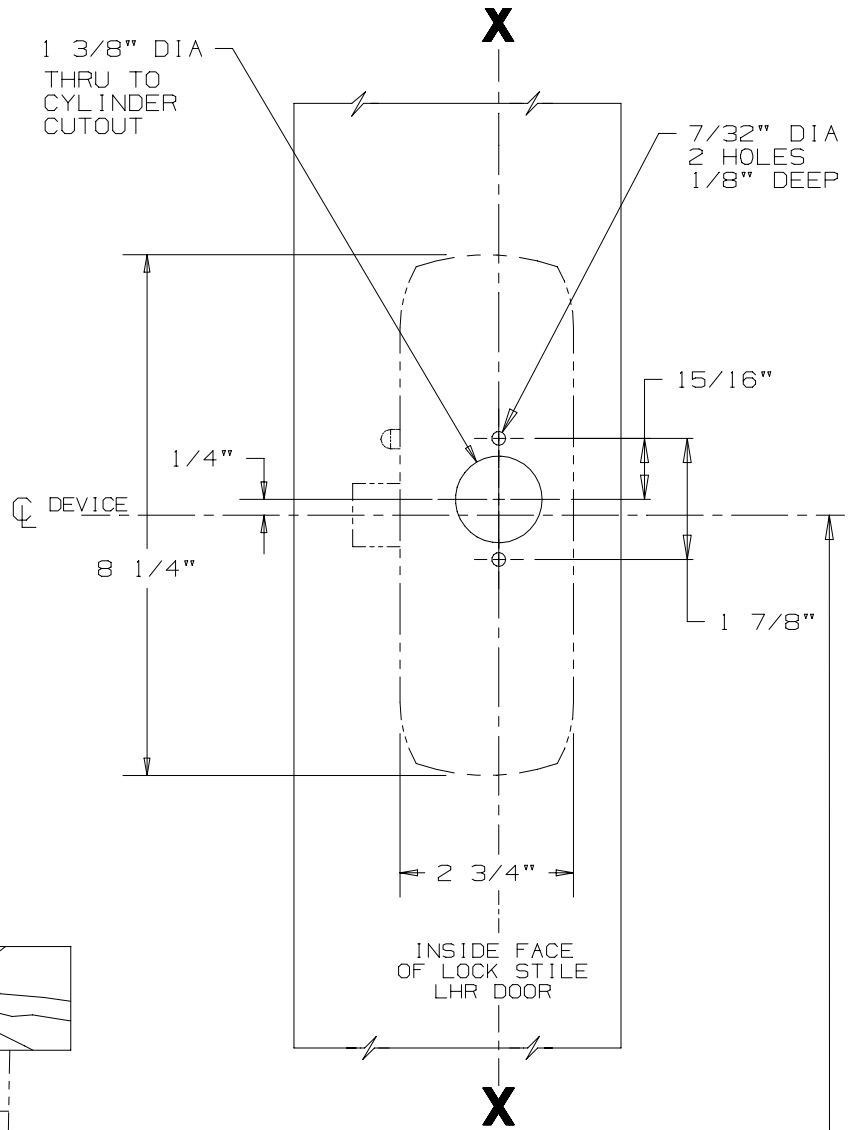

SINGLE DOOR INSTALLATION		
STRIKE	DIMENSION "B"	MIN. STILE
268	2 1/2"	4 3/8"

DOUBLE DOOR INSTALLATION WITH VON DUPRIN MULLIONS			
MULLION	STRIKE	DIMENSION "B"	MIN. STILE
9954	268	3 1/2"	4 11/16"

SINGLE DOOR OPENING
39 13/16" TO FINISHED FLOOR

DOUBLE DOOR OPENING
WITH VON DUPRIN MULLION
39 11/16" TO FINISHED FLOOR

①

CROSSBAR 36 13/16" FROM FINISHED FLOOR

LHR SHOWN
RHR OPPOSITE

FOR OUTSIDE TRIM PREPARATION, WHEN REQUIRED,
SEE ADDITIONAL TRIM TEMPLATE.

NOTE: MOUNTING HOLES TO BE PREPARED
AT INSTALLATION ON DOOR.

88NL-F SERIES RIM DEVICE (WOOD DOOR)

IR VON DUPRIN®

①

NOTE:

TEMPLATE
NUMBER:

W10170_1

DATE:
10-21-98