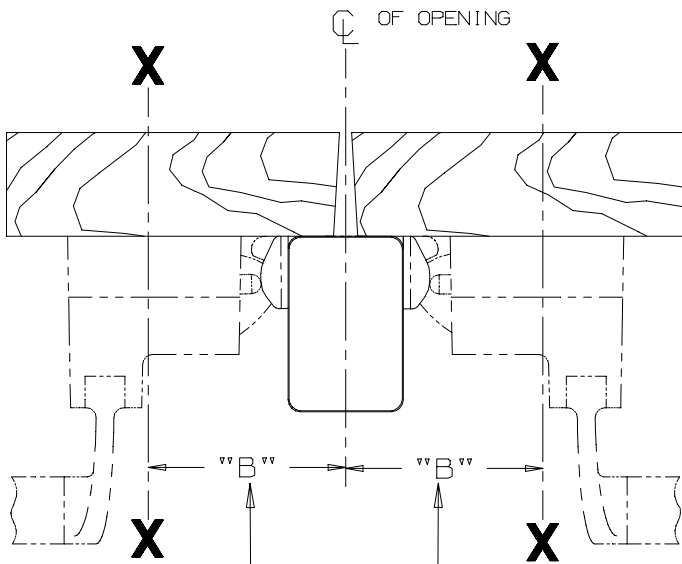

SINGLE DOOR INSTALLATION		
STRIKE	DIMENSION "B"	MIN. STILE
268	2 1/2"	4 3/8"

DOUBLE DOOR INSTALLATION WITH VON DUPRIN MULLIONS			
MULLION	STRIKE	DIMENSION "B"	MIN. STILE
9954	268	3 1/2"	4 11/16"

SINGLE DOOR OPENING
39 13/16" TO FINISHED FLOOR

DOUBLE DOOR OPENING
WITH VON DUPRIN MULLION
39 11/16" TO FINISHED FLOOR

①

CROSSBAR 36 13/16" FROM FINISHED FLOOR

LHR SHOWN
RHR OPPOSITE

FOR OUTSIDE TRIM PREPARATION, WHEN REQUIRED,
SEE ADDITIONAL TRIM TEMPLATE.

NOTE: MOUNTING HOLES TO BE PREPARED
AT INSTALLATION ON DOOR.

88NL-F SERIES RIM DEVICE (WOOD DOOR)

IR VON DUPRIN®

①

NOTE:

TEMPLATE
NUMBER:

W10170_1

DATE:
10-21-98