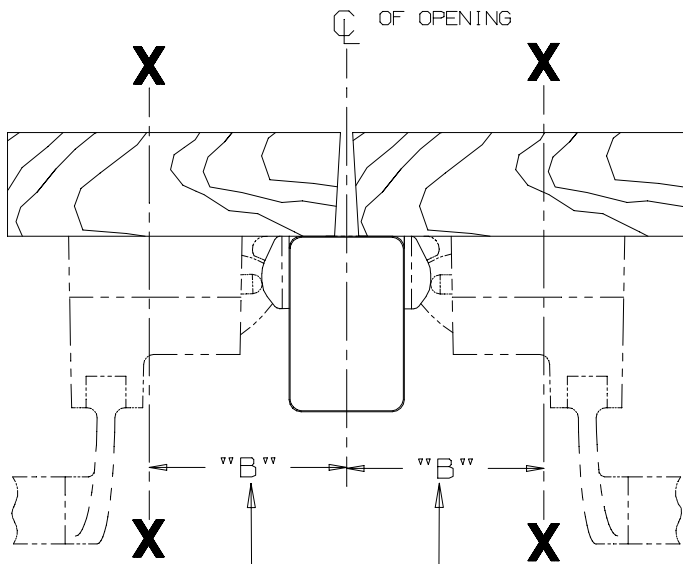

SINGLE DOOR INSTALLATION		
STRIKE	DIMENSION "B"	MIN. STILE
268	2 1/2"	4 3/8"

DOUBLE DOOR INSTALLATION WITH VON DUPRIN MULLIONS			
MULLION	STRIKE	DIMENSION "B"	MIN. STILE
9954	268	3 1/2"	4 11/16"

SINGLE DOOR OPENING  
39 13/16" TO FINISHED FLOOR

DOUBLE DOOR OPENING  
WITH VON DUPRIN MULLION  
39 11/16" TO FINISHED FLOOR

①

CROSSBAR 36 13/16" FROM FINISHED FLOOR

LHR SHOWN  
RHR OPPOSITE

FOR OUTSIDE TRIM PREPARATION, WHEN REQUIRED,  
SEE ADDITIONAL TRIM TEMPLATE.

NOTE: MOUNTING HOLES TO BE PREPARED  
AT INSTALLATION ON DOOR.

88TP-F SERIES RIM DEVICE (WOOD DOOR)

**IR VON DUPRIN®**

①

NOTE:

TEMPLATE  
NUMBER:

W10171\_1

DATE:  
10-21-98