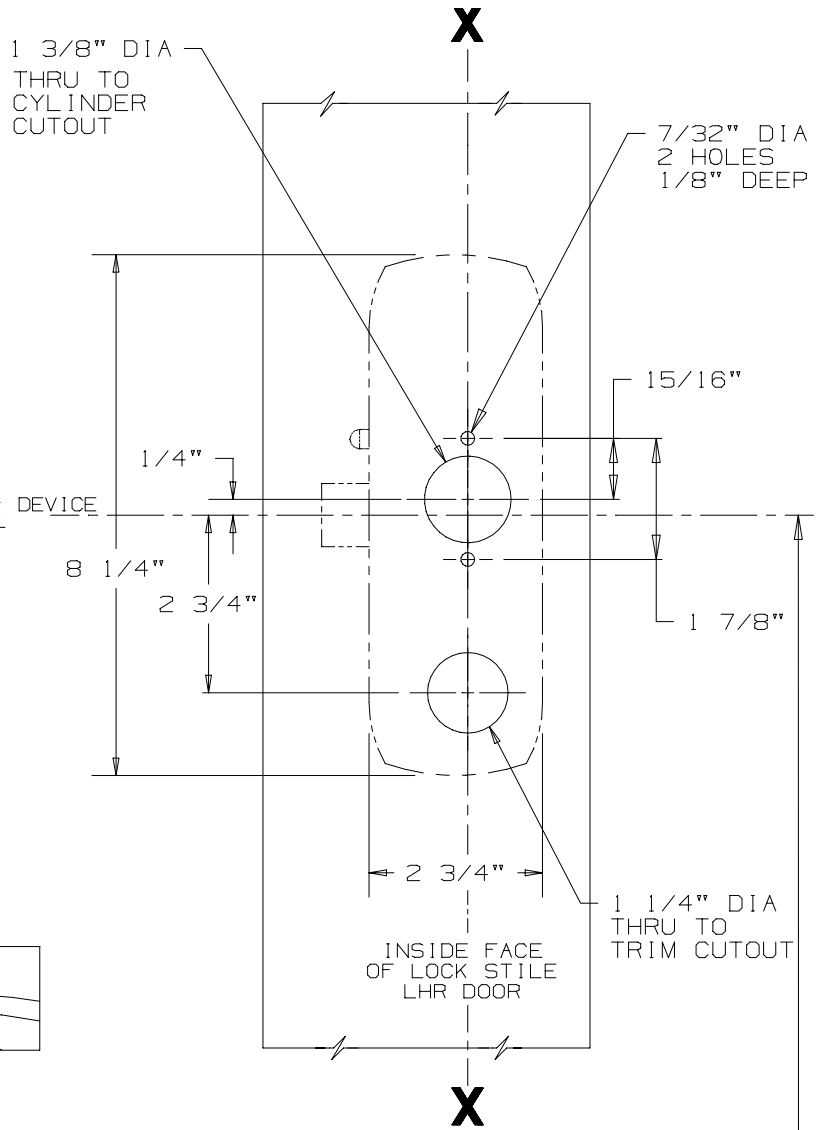

SINGLE DOOR INSTALLATION		
STRIKE	DIMENSION "B"	MIN. STILE
268	2 1/2"	4 3/8"

DOUBLE DOOR INSTALLATION WITH VON DUPRIN MULLIONS			
MULLION	STRIKE	DIMENSION "B"	MIN. STILE
9954	268	3 1/2"	4 11/16"

SINGLE DOOR OPENING  
39 13/16" TO FINISHED FLOOR

DOUBLE DOOR OPENING  
WITH VON DUPRIN MULLION  
39 11/16" TO FINISHED FLOOR

①

CROSSBAR 36 13/16" FROM FINISHED FLOOR

LHR SHOWN  
RHR OPPOSITE

FOR OUTSIDE TRIM PREPARATION, WHEN REQUIRED,  
SEE ADDITIONAL TRIM TEMPLATE.

NOTE: MOUNTING HOLES TO BE PREPARED  
AT INSTALLATION ON DOOR.

88TP-F SERIES RIM DEVICE (WOOD DOOR)

**IR VON DUPRIN®**

①

NOTE:

TEMPLATE  
NUMBER:

W10171\_1

DATE:  
10-21-98