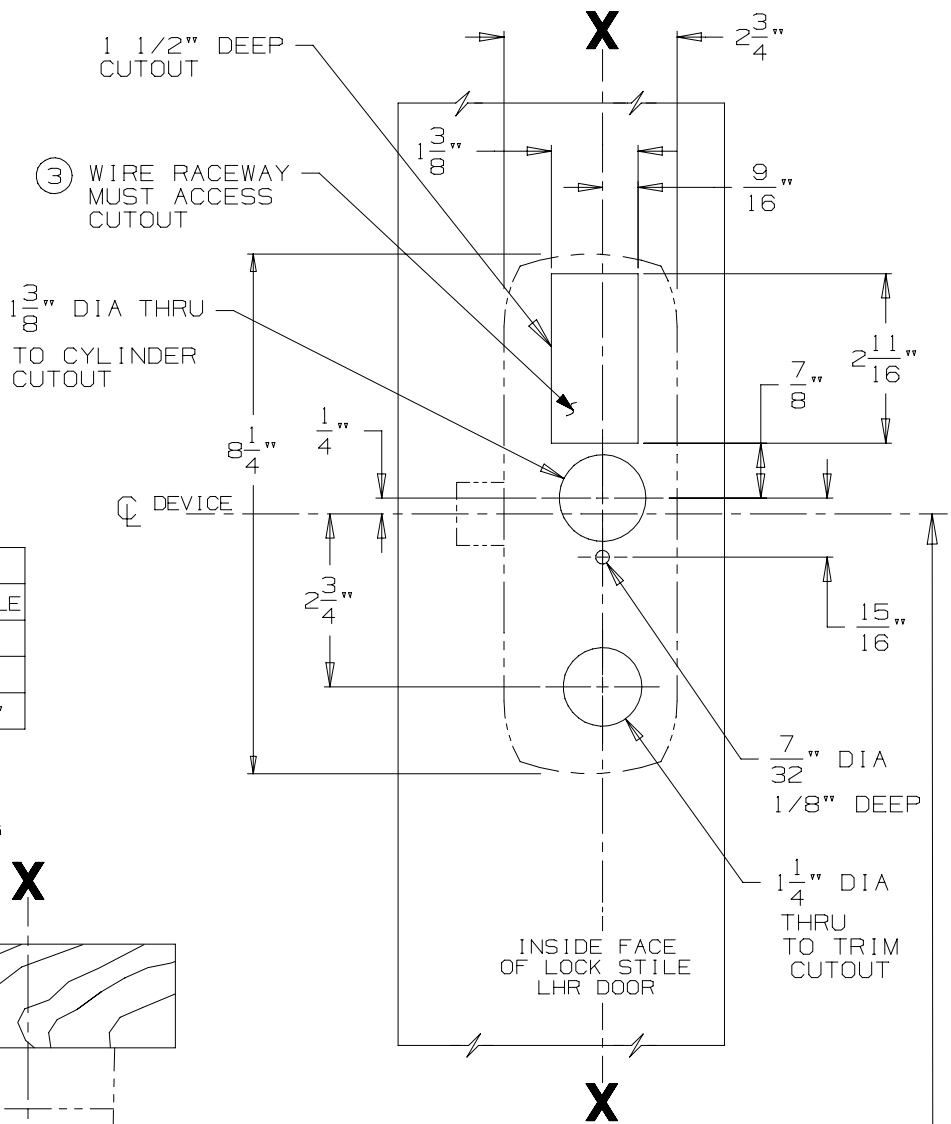

SINGLE DOOR INSTALLATION		
STRIKE	DIMENSION "B"	MIN. STILE
299	2 1/2"	4 3/8"
264	2 1/4"	4 1/8"
1606	2 1/16"	3 15/16"

DOUBLE DOOR INSTALLATION WITH VON DUPRIN MULLIONS			
MULLION	STRIKE	DIMENSION "B"	MIN. STILE
5654	299	3 1/16"	4 1/4"
5654	264	2 13/16"	4"
4954	299	3 1/2"	4 11/16"
4954	264	3 1/4"	4 7/16"
1654	1606	3 1/16"	4 1/4"

FOR OUTSIDE TRIM PREPARATION, WHEN REQUIRED, SEE ADDITIONAL TRIM TEMPLATE.

SINGLE DOOR OPENING
39 13/16" TO FINISHED FLOOR

DOUBLE DOOR OPENING
WITH VON DUPRIN MULLION
39 11/16" TO FINISHED FLOOR

CROSSBAR 36 13/16" FROM FINISHED FLOOR

LHR SHOWN
RHR OPPOSITE

NOTES:

1. MOUNTING HOLES TO BE PREPARED AT INSTALLATION ON DOOR.
2. WIRING GOES THROUGH DOOR AND NOT DEVICE.

E88TP SERIES RIM DEVICE (WOOD DOOR)

NOTE:

TEMPLATE NUMBER:

W10183_3

DATE: