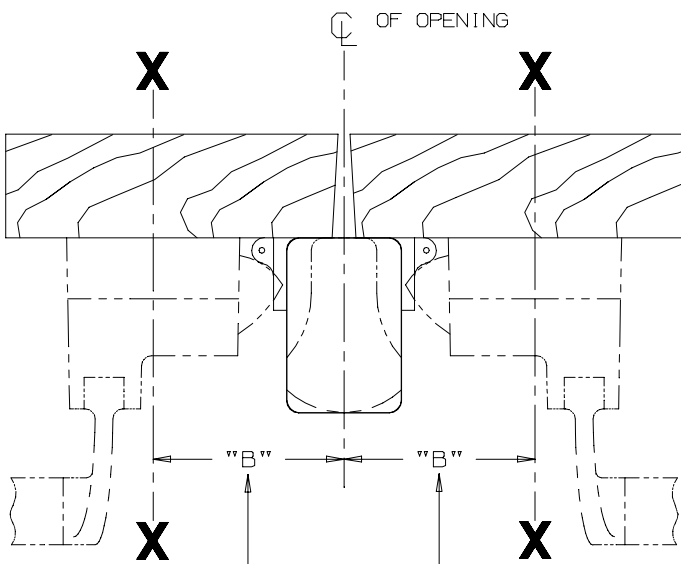

SINGLE DOOR INSTALLATION		
STRIKE	DIMENSION "B"	MIN. STILE
299	2 1/2"	4 3/8"
264	2 1/4"	4 1/8"
1606	2 1/16"	3 15/16"

DOUBLE DOOR INSTALLATION WITH VON DUPRIN MULLIONS			
MULLION	STRIKE	DIMENSION "B"	MIN. STILE
5654	299	3 1/16"	4 1/4"
5654	264	2 13/16"	4"
4954	299	3 1/2"	4 11/16"
4954	264	3 1/4"	4 7/16"
1654	1606	3 1/16"	4 1/4"

FOR OUTSIDE TRIM PREPARATION, WHEN REQUIRED, SEE ADDITIONAL TRIM TEMPLATE.

SINGLE DOOR OPENING
39 13/16" TO FINISHED FLOOR

DOUBLE DOOR OPENING
WITH VON DUPRIN MULLION
39 11/16" TO FINISHED FLOOR

CROSSBAR 36 13/16" FROM FINISHED FLOOR

LHR SHOWN
RHR OPPOSITE

NOTES:

1. MOUNTING HOLES TO BE PREPARED AT INSTALLATION ON DOOR.
2. WIRING GOES THROUGH DOOR AND NOT DEVICE.

E88TP SERIES RIM DEVICE (WOOD DOOR)

NOTE:

TEMPLATE NUMBER:

W10183_3

DATE: