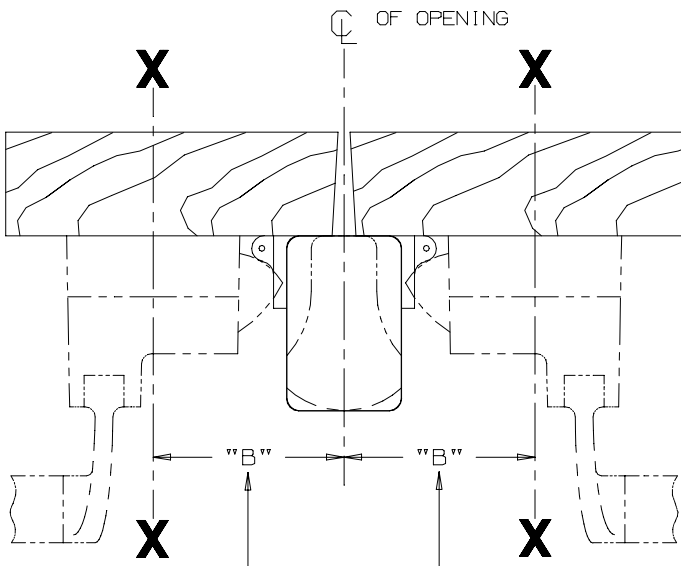

SINGLE DOOR INSTALLATION		
STRIKE	DIMENSION "B"	MIN. STILE
299	2 3/8"	4 3/8"
264	2 1/8"	4 1/8"
1606	1 15/16"	3 15/16"

DOUBLE DOOR INSTALLATION WITH VON DUPRIN MULLIONS			
MULLION	STRIKE	DIMENSION "B"	MIN. STILE
5654	299	2 15/16"	4 1/4"
5654	264	2 11/16"	4"
4954	299	3 3/8"	4 11/16"
4954	264	3 1/8"	4 7/16"
1654	1606	2 15/16"	4 1/4"

FOR OUTSIDE TRIM PREPARATION, WHEN REQUIRED, SEE ADDITIONAL TRIM TEMPLATE.

SINGLE DOOR OPENING  
39 13/16" TO FINISHED FLOOR

DOUBLE DOOR OPENING  
WITH VON DUPRIN MULLION  
39 11/16" TO FINISHED FLOOR

CROSSBAR 36 13/16" FROM FINISHED FLOOR

LHR SHOWN  
RHR OPPOSITE

NOTES:

1. MOUNTING HOLES TO BE PREPARED AT INSTALLATION ON DOOR.
2. WIRING GOES THROUGH DOOR AND NOT DEVICE.

E88K SERIES RIM DEVICE (WOOD DOOR)

NOTE:

TEMPLATE NUMBER:

W10184\_3

DATE: