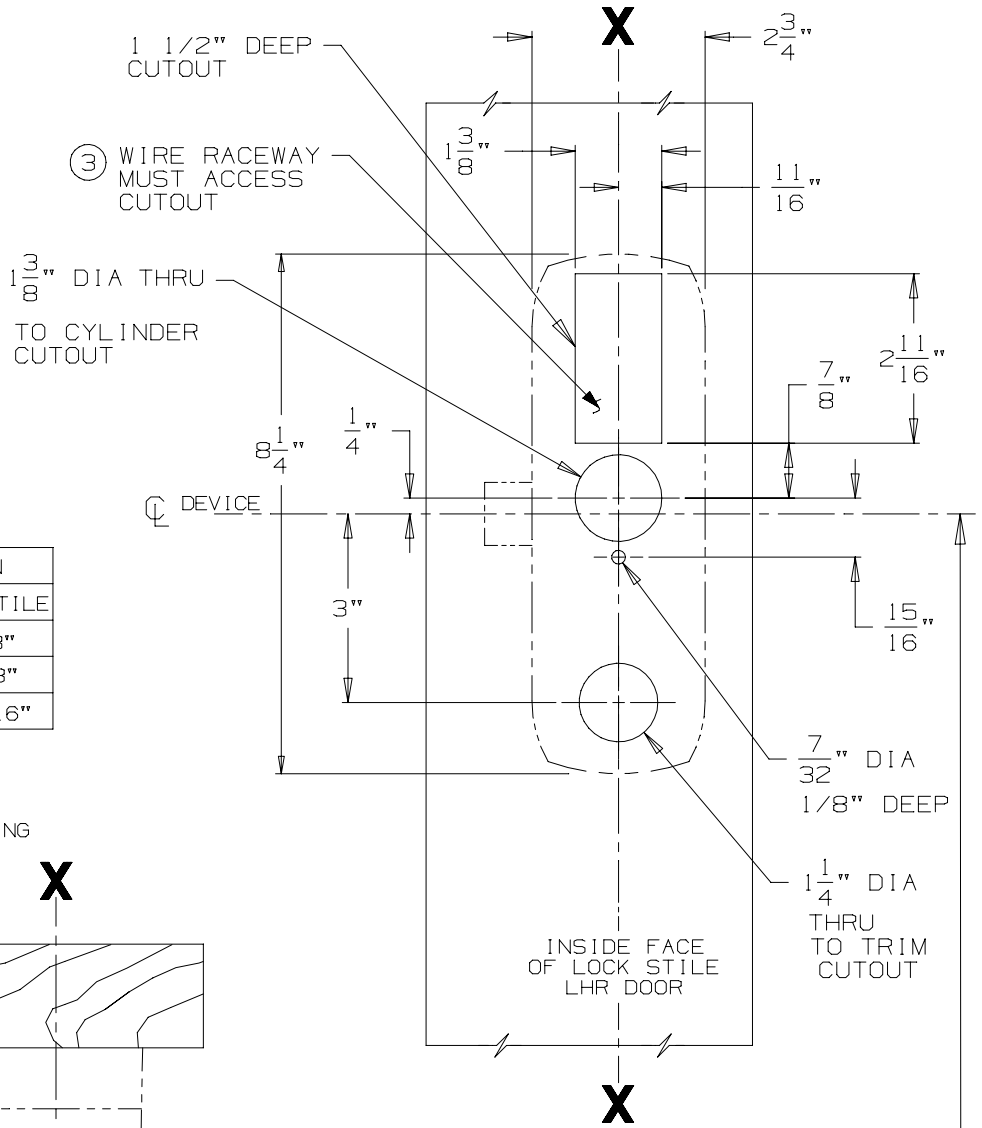

SINGLE DOOR INSTALLATION		
STRIKE	DIMENSION "B"	MIN. STILE
299	2 3/8"	4 3/8"
264	2 1/8"	4 1/8"
1606	1 15/16"	3 15/16"

DOUBLE DOOR INSTALLATION WITH VON DUPRIN MULLIONS			
MULLION	STRIKE	DIMENSION "B"	MIN. STILE
5654	299	2 15/16"	4 1/4"
5654	264	2 11/16"	4"
4954	299	3 3/8"	4 11/16"
4954	264	3 1/8"	4 7/16"
1654	1606	2 15/16"	4 1/4"

FOR OUTSIDE TRIM PREPARATION, WHEN REQUIRED, SEE ADDITIONAL TRIM TEMPLATE.

SINGLE DOOR OPENING  
39 13/16" TO FINISHED FLOOR

DOUBLE DOOR OPENING  
WITH VON DUPRIN MULLION  
39 11/16" TO FINISHED FLOOR

CROSSBAR 36 13/16" FROM FINISHED FLOOR

LHR SHOWN  
RHR OPPOSITE

NOTES:

1. MOUNTING HOLES TO BE PREPARED AT INSTALLATION ON DOOR.
2. WIRING GOES THROUGH DOOR AND NOT DEVICE.

E88K SERIES RIM DEVICE (WOOD DOOR)

NOTE:

TEMPLATE NUMBER:

W10184\_3

DATE: