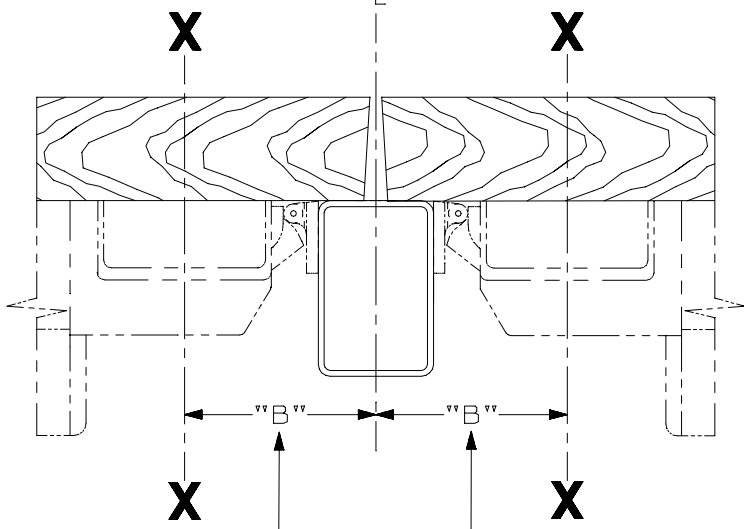

TOP OF STOP OR  
1409/1439 STRIKE ④

REMOVE GLASS STOP  
HEAD OR BEAD IN  
AREA OF DEVICE IF  
REQUIRED

7/8" DIA THRU  
1/2" DIA FOR NL-OP

SINGLE DOOR INSTALLATION		
STRIKE	DIM "B"	MIN. STILE
299 & 299F	2 3/8"	4 3/8"
④ 1409/1439	1 9/16"	3 13/16"
1606	1 15/16"	3 15/16"

C OF OPENING

DOUBLE DOOR INSTALLATION WITH VON DUPRIN MULLIONS			
MULLION	STRIKE	DIM. "B"	MIN. STILE
4954	299	3 3/8"	4 3/4"
9954	499-F	3 1/2"	4 7/8"
5654	299	2 15/16"	4 1/4"
5754	1408	2 1/8"	3 13/16"
1654	1606	2 15/16"	4 1/4"

SINGLE DOOR OPENING  
39 13/16" TO FINISHED FLOOR

DOUBLE DOOR OPENING  
WITH VON DUPRIN MULLION  
39 11/16" TO FINISHED FLOOR

LHR SHOWN  
RHR OPPOSITE

NOTE; MOUNTING HOLES TO BE PREPARED  
AT INSTALLATION ON DOOR.