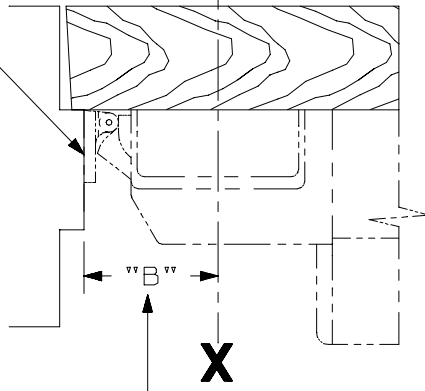

TOP OF STOP OR  
1409/1439 STRIKE ④

REMOVE GLASS STOP  
HEAD OR BEAD IN  
AREA OF DEVICE IF  
REQUIRED

7/8" DIA THRU  
1/2" DIA FOR NL-OP

SINGLE DOOR INSTALLATION		
STRIKE	DIM "B"	MIN. STILE
299 & 299F	2 3/8"	4 3/8"
④ 1409/1439	1 9/16"	3 13/16"
1606	1 15/16"	3 15/16"

C OF OPENING

DOUBLE DOOR INSTALLATION WITH VON DUPRIN MULLIONS			
MULLION	STRIKE	DIM. "B"	MIN. STILE
4954	299	3 3/8"	4 3/4"
9954	499-F	3 1/2"	4 7/8"
5654	299	2 15/16"	4 1/4"
5754	1408	2 1/8"	3 13/16"
1654	1606	2 15/16"	4 1/4"

SINGLE DOOR OPENING  
39 13/16" TO FINISHED FLOOR

DOUBLE DOOR OPENING  
WITH VON DUPRIN MULLION  
39 11/16" TO FINISHED FLOOR

LHR SHOWN  
RHR OPPOSITE

NOTE; MOUNTING HOLES TO BE PREPARED  
AT INSTALLATION ON DOOR.