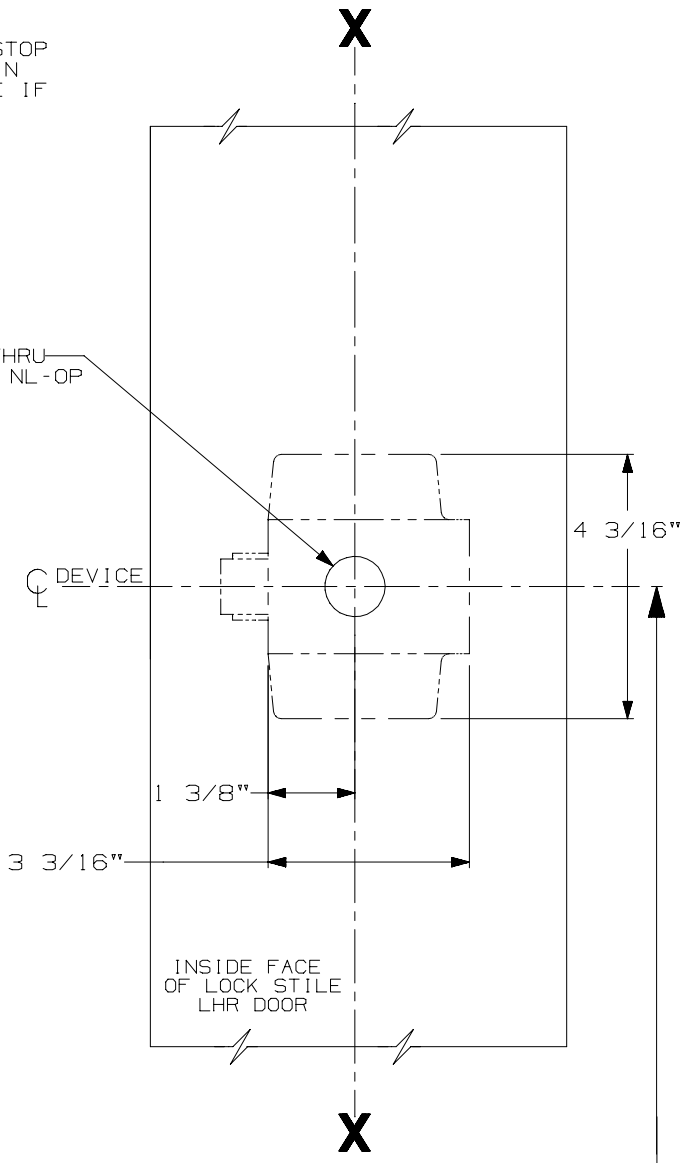

TOP OF STOP OR  
1409/1439 STRIKE ④

REMOVE GLASS STOP  
HEAD OR BEAD IN  
AREA OF DEVICE IF  
REQUIRED

7/8" DIA THRU  
1/2" DIA FOR NL-OP

SINGLE DOOR INSTALLATION		
STRIKE	DIM "B"	MIN. STILE
299 & 299F	2 3/8"	4 3/8"
④ 1409/1439	1 9/16"	3 13/16"
1606	1 15/16"	3 15/16"

C OF OPENING

DOUBLE DOOR INSTALLATION WITH VON DUPRIN MULLIONS			
MULLION	STRIKE	DIM. "B"	MIN. STILE
4954	299	3 3/8"	4 3/4"
9954	499-F	3 1/2"	4 7/8"
5654	299	2 15/16"	4 1/4"
5754	1408	2 1/8"	3 13/16"
1654	1606	2 15/16"	4 1/4"

SINGLE DOOR OPENING  
39 13/16" TO FINISHED FLOOR

DOUBLE DOOR OPENING  
WITH VON DUPRIN MULLION  
39 11/16" TO FINISHED FLOOR

LHR SHOWN  
RHR OPPOSITE

NOTE; MOUNTING HOLES TO BE PREPARED  
AT INSTALLATION ON DOOR.